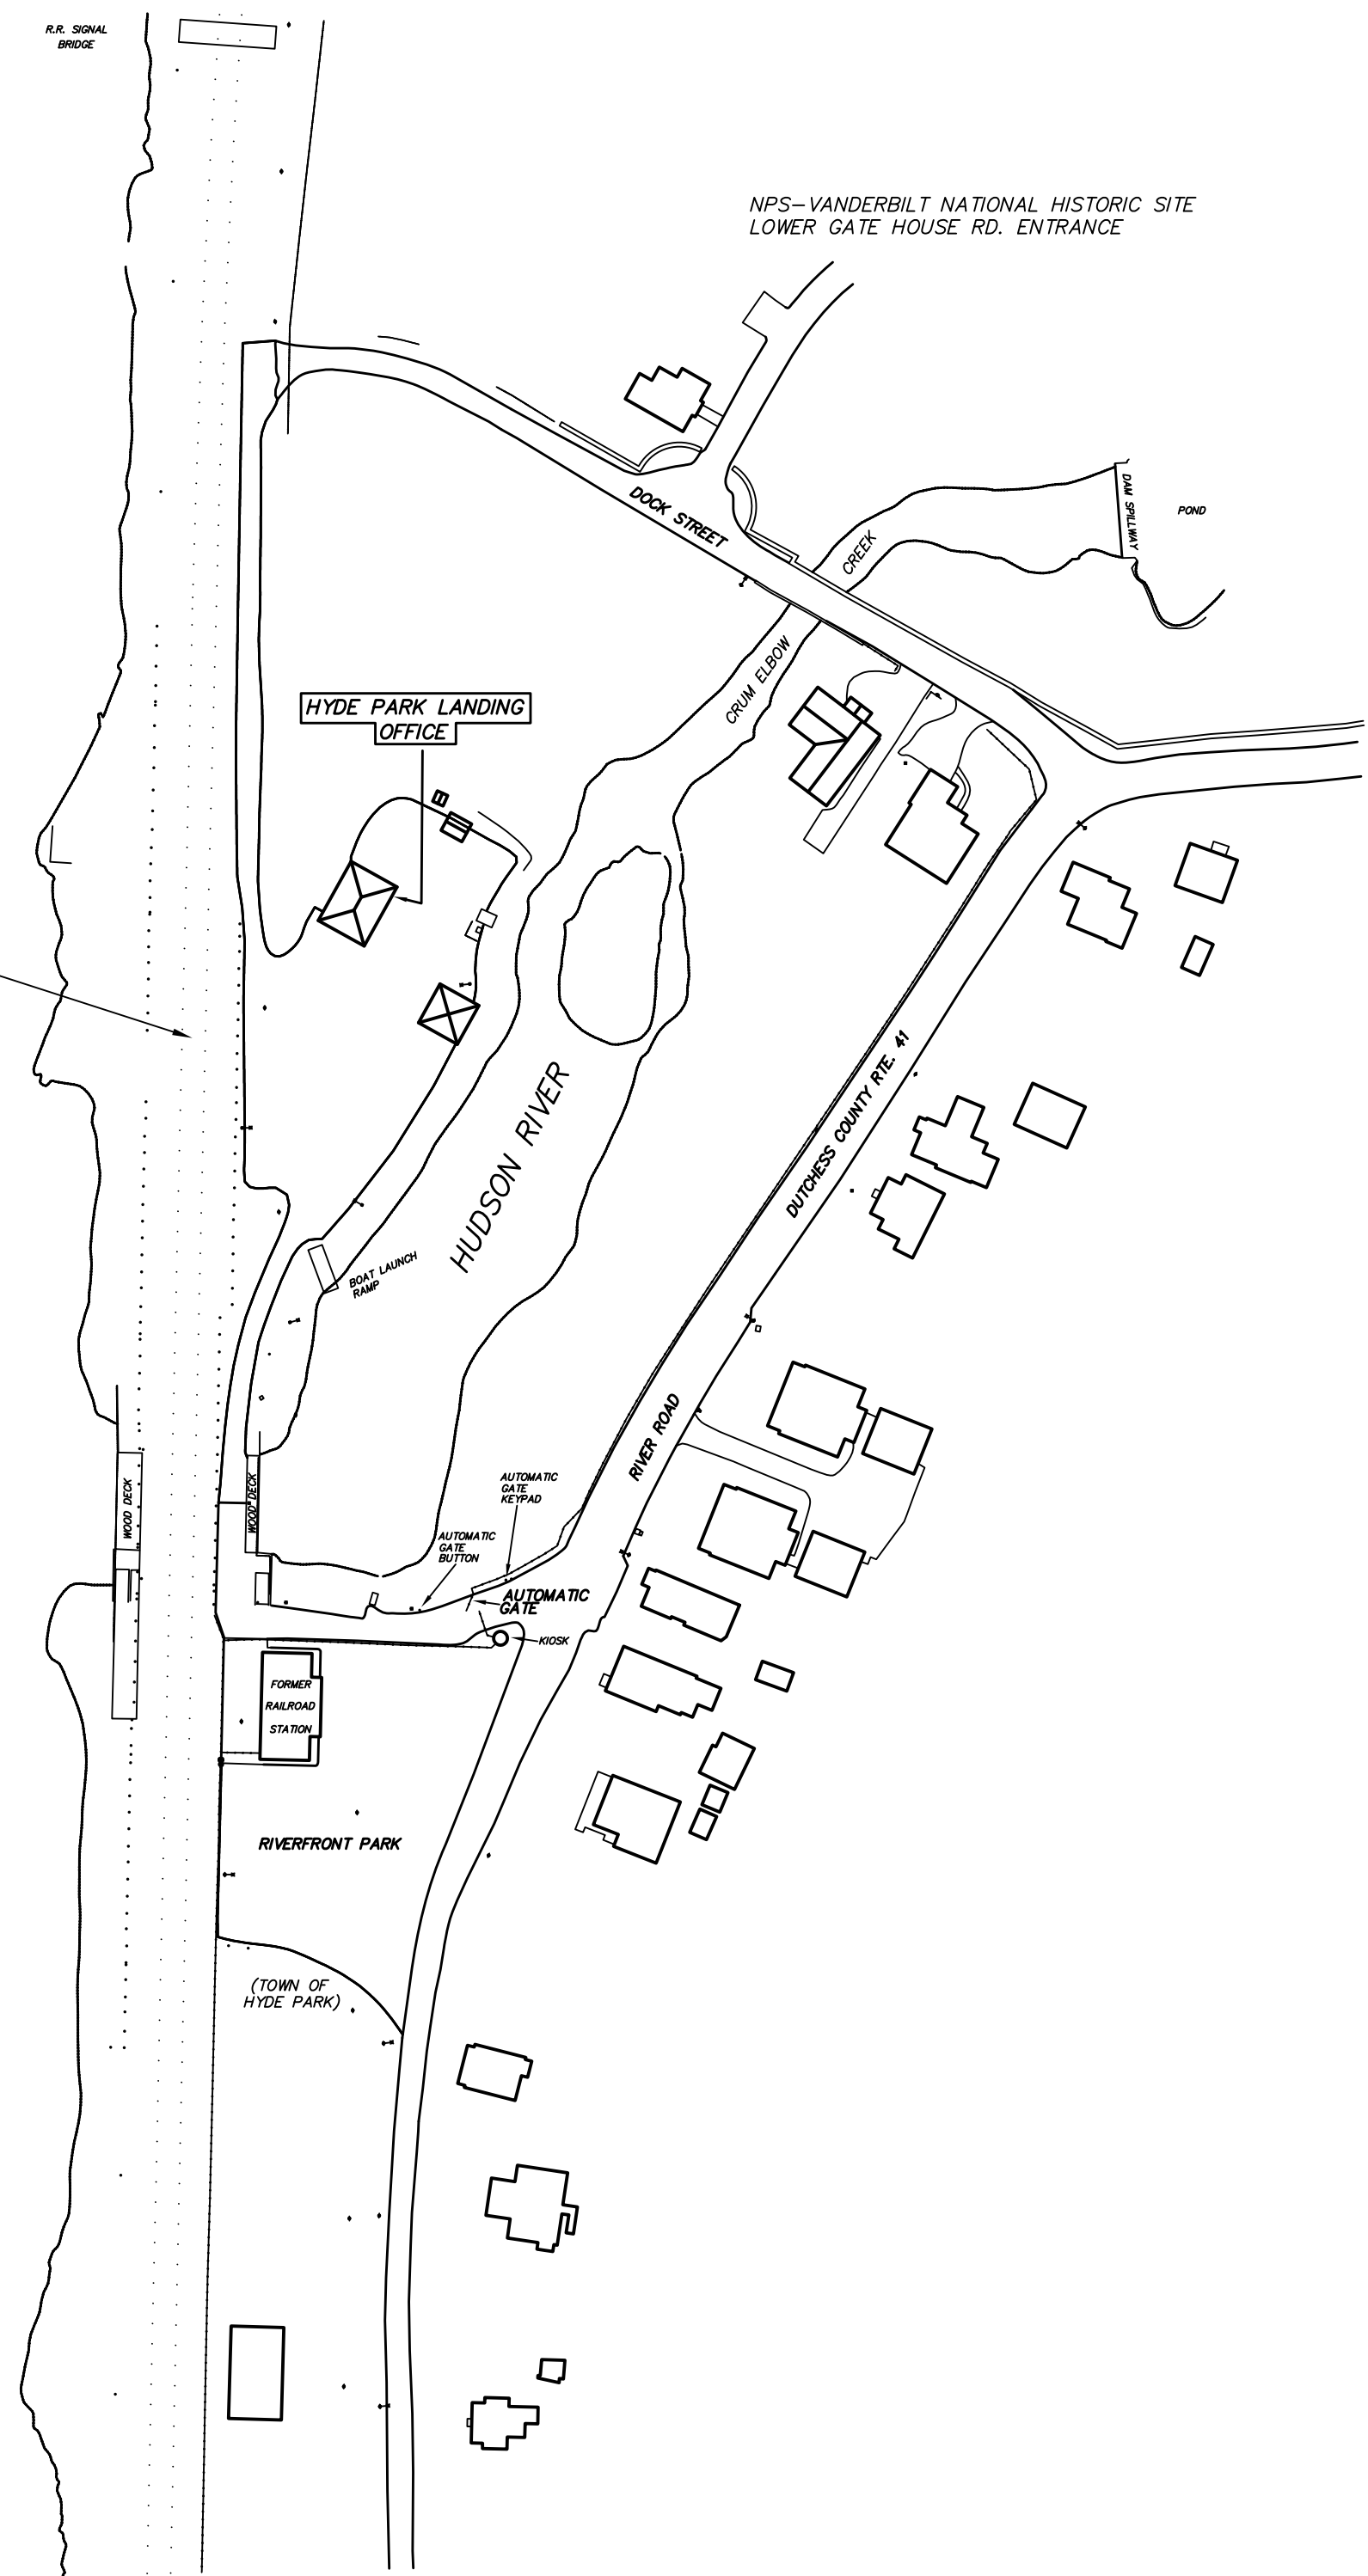

HUDSON RIVER

USE CAUTION !!! WHEN CROSSING RAILROAD TRACKS. THIS IS AN ACTIVE LINE USED BY HIGH-SPEED AMTRAK PASSENGER TRAINS AS WELL AS FREIGHT TRAINS

HYDE PARK LANDING INFORMATION MAP